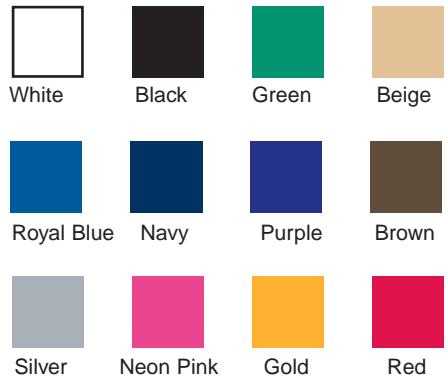

Color Chart in Adobe Acrobat©Format

Depending on your monitor and printer, this chart should be considerably more accurate than the color chart on our website. However, Beacon Fabric & Notions does not guarantee the accuracy of this chart. There are big dye lot variations in webbing colors. If you have any questions about any of these colors, please contact Customer Service at 800-713-8157.

Colored Polypropylene Webbing
 This highly durable webbing is available in 12 colors and 3 sizes: 1", 1 1/2" and 2". It has a wide variety of applications with some common uses seen in: tote bags, luggage, backpacks, pocket books, items for dogs, cats, horses... anywhere the need for strong webbing exists. (Sold by the foot and 100 yard rolls).

**Ordering By The Ft:
 Choose Color and Width,
 then 030(+ Cat. #).**

	1"	1 1/2"	2"
White	037	177	041
Black	038	178	042
Green	121	179	092
Beige	082	180	093
Royal Blue	083	181	094
Navy	084	182	095
Purple	085	183	096
Brown	086	184	097
Silver	087	185	098
Neon Pink	088	186	099
Gold	089	187	100
Red	090	188	101

**Polypropylene
 Webbing Color Card**
 A complete set of actual webbing samples to help you select just the right color for your project.
 030120

**Ordering By 100 Yard Rolls:
 Choose Color and Width, then
 031(+ Cat. #).**