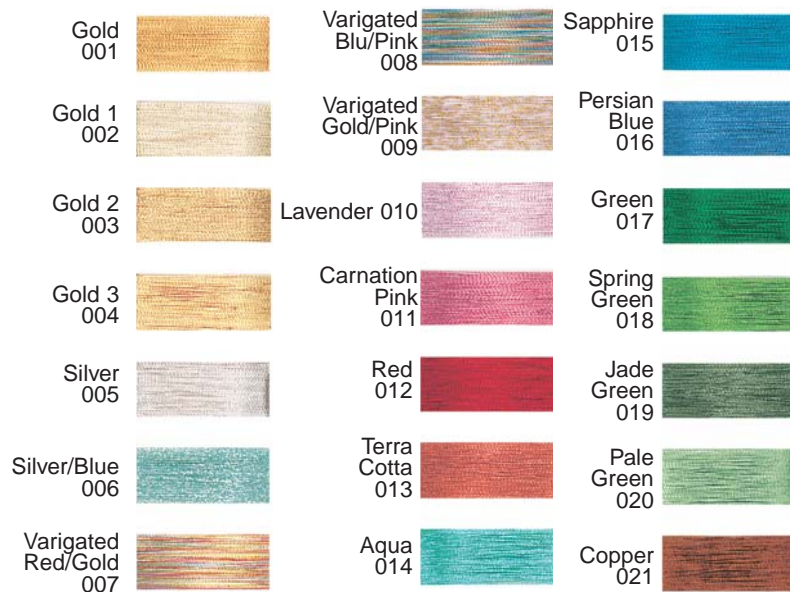

Color Chart in Adobe Acrobat©Format

Metallic Embroidery/Serger Thread (YLI™)

Depending on your monitor and printer, this chart should be considerably more accurate than the color chart on our website. However, Beacon Fabric & Notions does not guarantee the accuracy of this chart. If you have any questions about any of these colors, please contact Customer Service at 800-713-8157.

Metallic Embroidery/Serger Thread (YLI™)
 This fine metallic thread offers great coverage. Excellent for machine embroidery or rolled edge on serger.
103(+ Color #) 108 yard spool
102(+ Color #) 500 yard cone
Thread Chart of YLI™ Metallic Thread
 102031